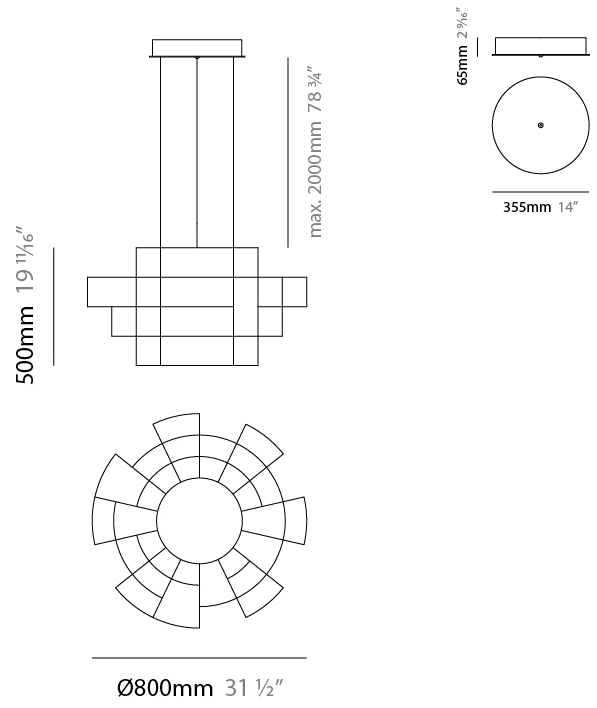

SPECTRE SUSPENSION

D101694-

base number   LED Dimming   Color Temperature   Finish Options

1. To build a product code in our configurator select the specify button on the base model # product page
2. To build a manual product code on this datasheet choose from the options listed below in blue font and add the suffix to the base model #

GENERAL

Series: Spectre
Brand: Quasar
Division: Design
Mounting Type: Suspension
Mounting Location: Ceiling
Subcategory: Ambient

PHYSICAL

Shape: Abstract
Diameter (mm): 800
Diameter (in): 31 1/2"
Height (mm): 500
Height (in): 19 11/16"
Max. Overall Height (mm): 2500
Max. Overall Height (in): 98 7/16"
Light Distribution: Omnidirectional
Weight (kg): 3.5
Weight (lbs): 7.72
Fixture Finish: [NIC / BRA / BBR](#)
Fixture Material: Metal
Upon Request: Custom Sizes

ELECTRICAL

Lamp Type: LED
Input Wattage (W): 61.8
Dimming: [Non-Dimming / Phase Dimming (120vac Only)](#)
Driver Included: Yes
Driver Location: Integrated
Driver Type: Constant Voltage - 120/277Vac
Driver Class: Class 2
Input Voltage (V): 120 - 277
Output Voltage (V): 12
Upon Request: (Not included - see components) Integral: 0-10Vdc dimming

LED

Number of LEDs: 71
Color Temperature (°K): [2400 / 2800](#)
Max. Delivered Lumen (lm): 2130 (2800K)
CRI: >90 CRI
Lamp Life (hrs): 50000

OPTICAL

RATINGS AND CERTIFICATIONS

Certified By: Certified for North American Standards
IP rating: IP20

PROJECT	
TYPE	
SPECIFIER	
QUANTITY	
DATE