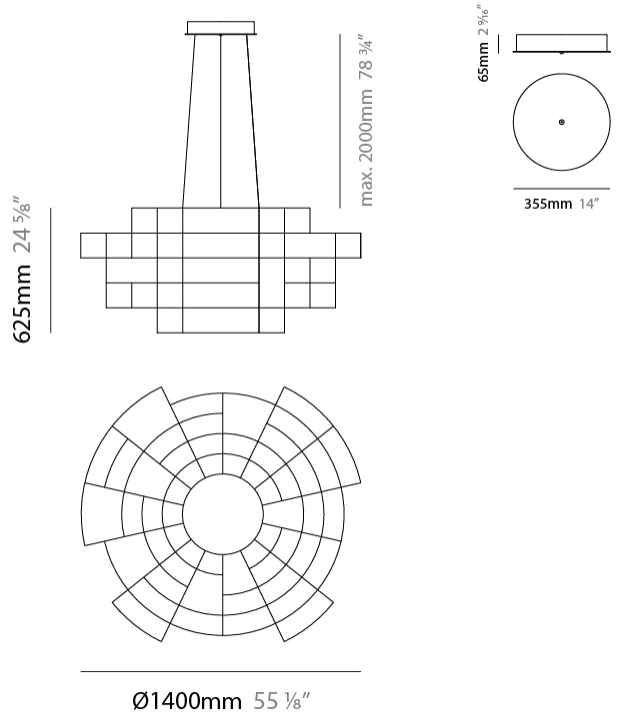

SPECTRE SUSPENSION

D101654-

base number   LED Dimming   Color Temperature   Finish Options

1. To build a product code in our configurator select the specify button on the base model # product page
2. To build a manual product code on this datasheet choose from the options listed below in blue font and add the suffix to the base model #

GENERAL

Series: Spectre
Brand: Quasar
Division: Design
Mounting Type: Suspension
Mounting Location: Ceiling
Subcategory: Ambient

PHYSICAL

Shape: Abstract
Diameter (mm): 1400
Diameter (in): 55 ¹/₈
Height (mm): 625
Height (in): 24 ⁷/₁₆
Max. Overall Height (mm): 2625
Max. Overall Height (in): 103 ³/₈
Light Distribution: Omnidirectional
Weight (kg): 7
Weight (lbs): 15.43
Fixture Finish: [NIC / BRA / BBR](#)
Fixture Material: Metal
Cable Details: 2000mm Cable
Upon Request: Custom Sizes

ELECTRICAL

Lamp Type: LED
Input Wattage (W): 102.6
Dimming: [Non-Dimming / Phase Dimming (120vac Only)](#)
Driver Included: Yes
Driver Location: Integrated
Driver Type: Constant Voltage - 120/277Vac
Driver Class: Class 2
Input Voltage (V): 120 - 277
Output Voltage (V): 12
Upon Request: (Not included - see components) Integral: 0-10Vdc dimming

LED

Number of LEDs: 171
Color Temperature (°K): [2400 / 2800](#)
Max. Delivered Lumen (lm): 6060 (2800K)
CRI: >90 CRI
Lamp Life (hrs): 50000

OPTICAL

RATINGS AND CERTIFICATIONS

Certified By: Certified for North American Standards
IP rating: IP20